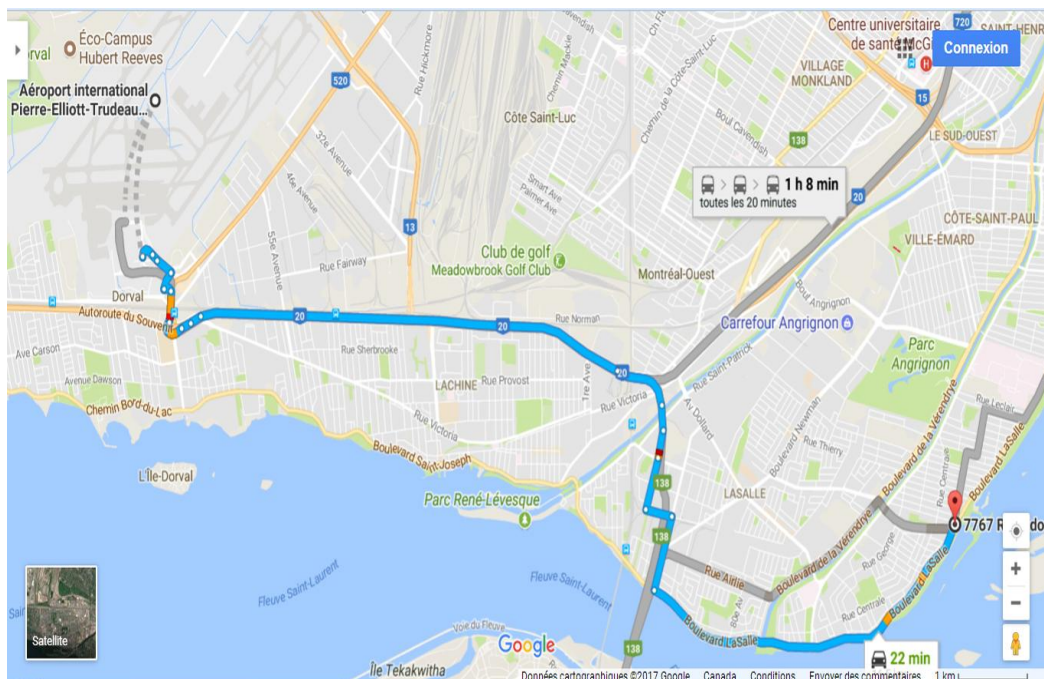

Gîte des Rapides

B & B

+1 514 486-5948  
gitedesrapides.com

7767 rue Édouard, Lasalle, Québec H8P 1V2 Canada

## From Montreal Airport to Gîte des Rapides B&B

Google says 22 minutes (see map after the text)

- 1- Highway-Autoroute 20 east
- 2- Highway-Autoroute 138
- 3- 1<sup>st</sup> exit RUE CLÉMENT
- 4- The street you are on becomes RUE DES OBLATS  
Go 'til the end of the street (rue des Oblats)
- 5- Turn left on RUE WANKLYN
- 6- Turn right on AVENUE LAFLEUR  
Go until the end
- 7- Turn left on BOULEVARD LASALLE  
The Gîte des Rapides B&B is on this boulevard (7767), just after  
BOULEVARD BISHOP POWER

the highway-autoroute exit and the streets near and to the B&B